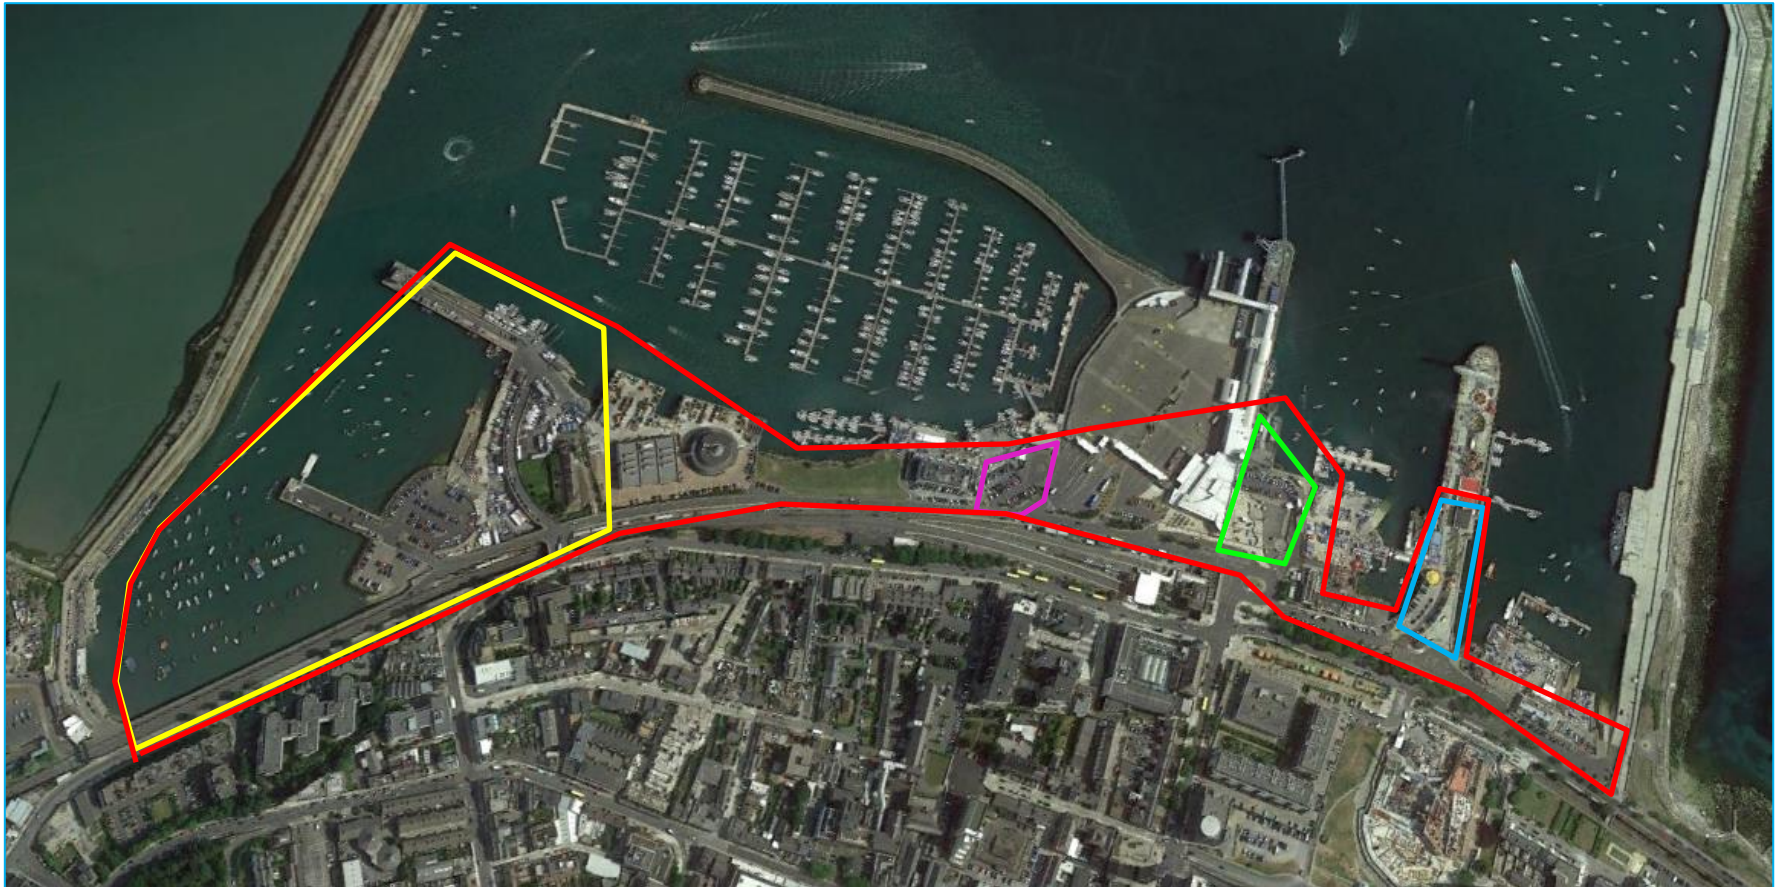

# Harbour Public Parking Areas and Tariffs 2017

**Zone HB – Harbour  
Parking Extent  
All €2 per hour except:**

**Zone HW – West Harbour**  
€2 per hour    €4 per day

**Zone HM – Marina Car Park**  
€2 per hour    €8 per day